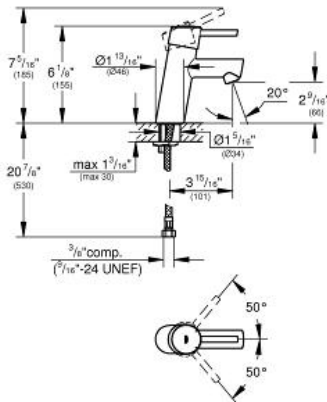

CONCETTO

Single-Handle Bathroom Faucet S-Size

MODEL # 34271ENA

Pure Freude
an Wasser

ADA

Product Description:

CONCETTO

Single-Handle Bathroom Faucet S-Size

Standard Specification:

- GROHE EcoJoy technology for less water and perfect flow
- Single hole installation
- Metal lever handle
- GROHE SilkMove 28 mm ceramic cartridge
- GROHE StarLight finish
- Flow control
- Smooth body
- Stainless steel flex lines
- GROHE QuickFix installation system with centering support
- Optional temperature limiter
- Max flow rate: 1.2 gpm (4.56 L/min)

Applicable Codes & Standards:

- EPA WaterSense®
- ICC/ANSI A117.1

Color:

- 34271ENA Brushed Nickel